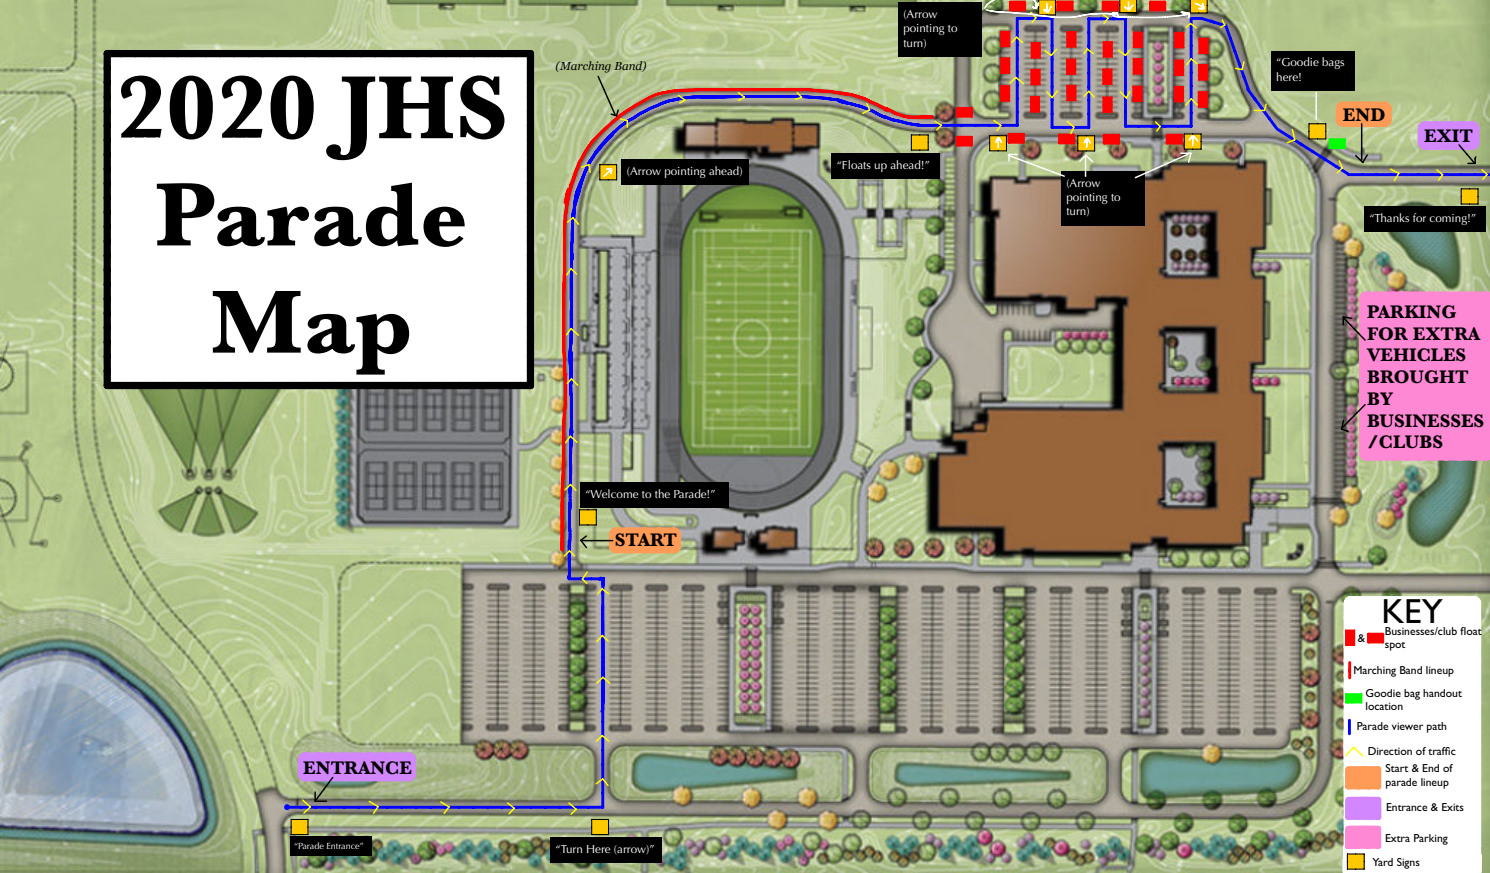

2020 JHS Parade Map

(Marching Band)

(Arrow pointing ahead)

"Floats up ahead!"

(Arrow pointing to turn)

(Arrow pointing to turn)

"Goodie bags here!"

END

EXIT

"Thanks for coming!"

"Welcome to the Parade!"

START

PARKING FOR EXTRA VEHICLES BROUGHT BY BUSINESSES / CLUBS

ENTRANCE

"Parade Entrance"

"Turn Here (arrow)"

KEY

- & ■ Businesses/club float spot
- | Marching Band lineup
- Goodie bag handout location
- | Parade viewer path
- Direction of traffic
- Start & End of parade lineup
- Entrance & Exits
- Extra Parking
- Yard Signs