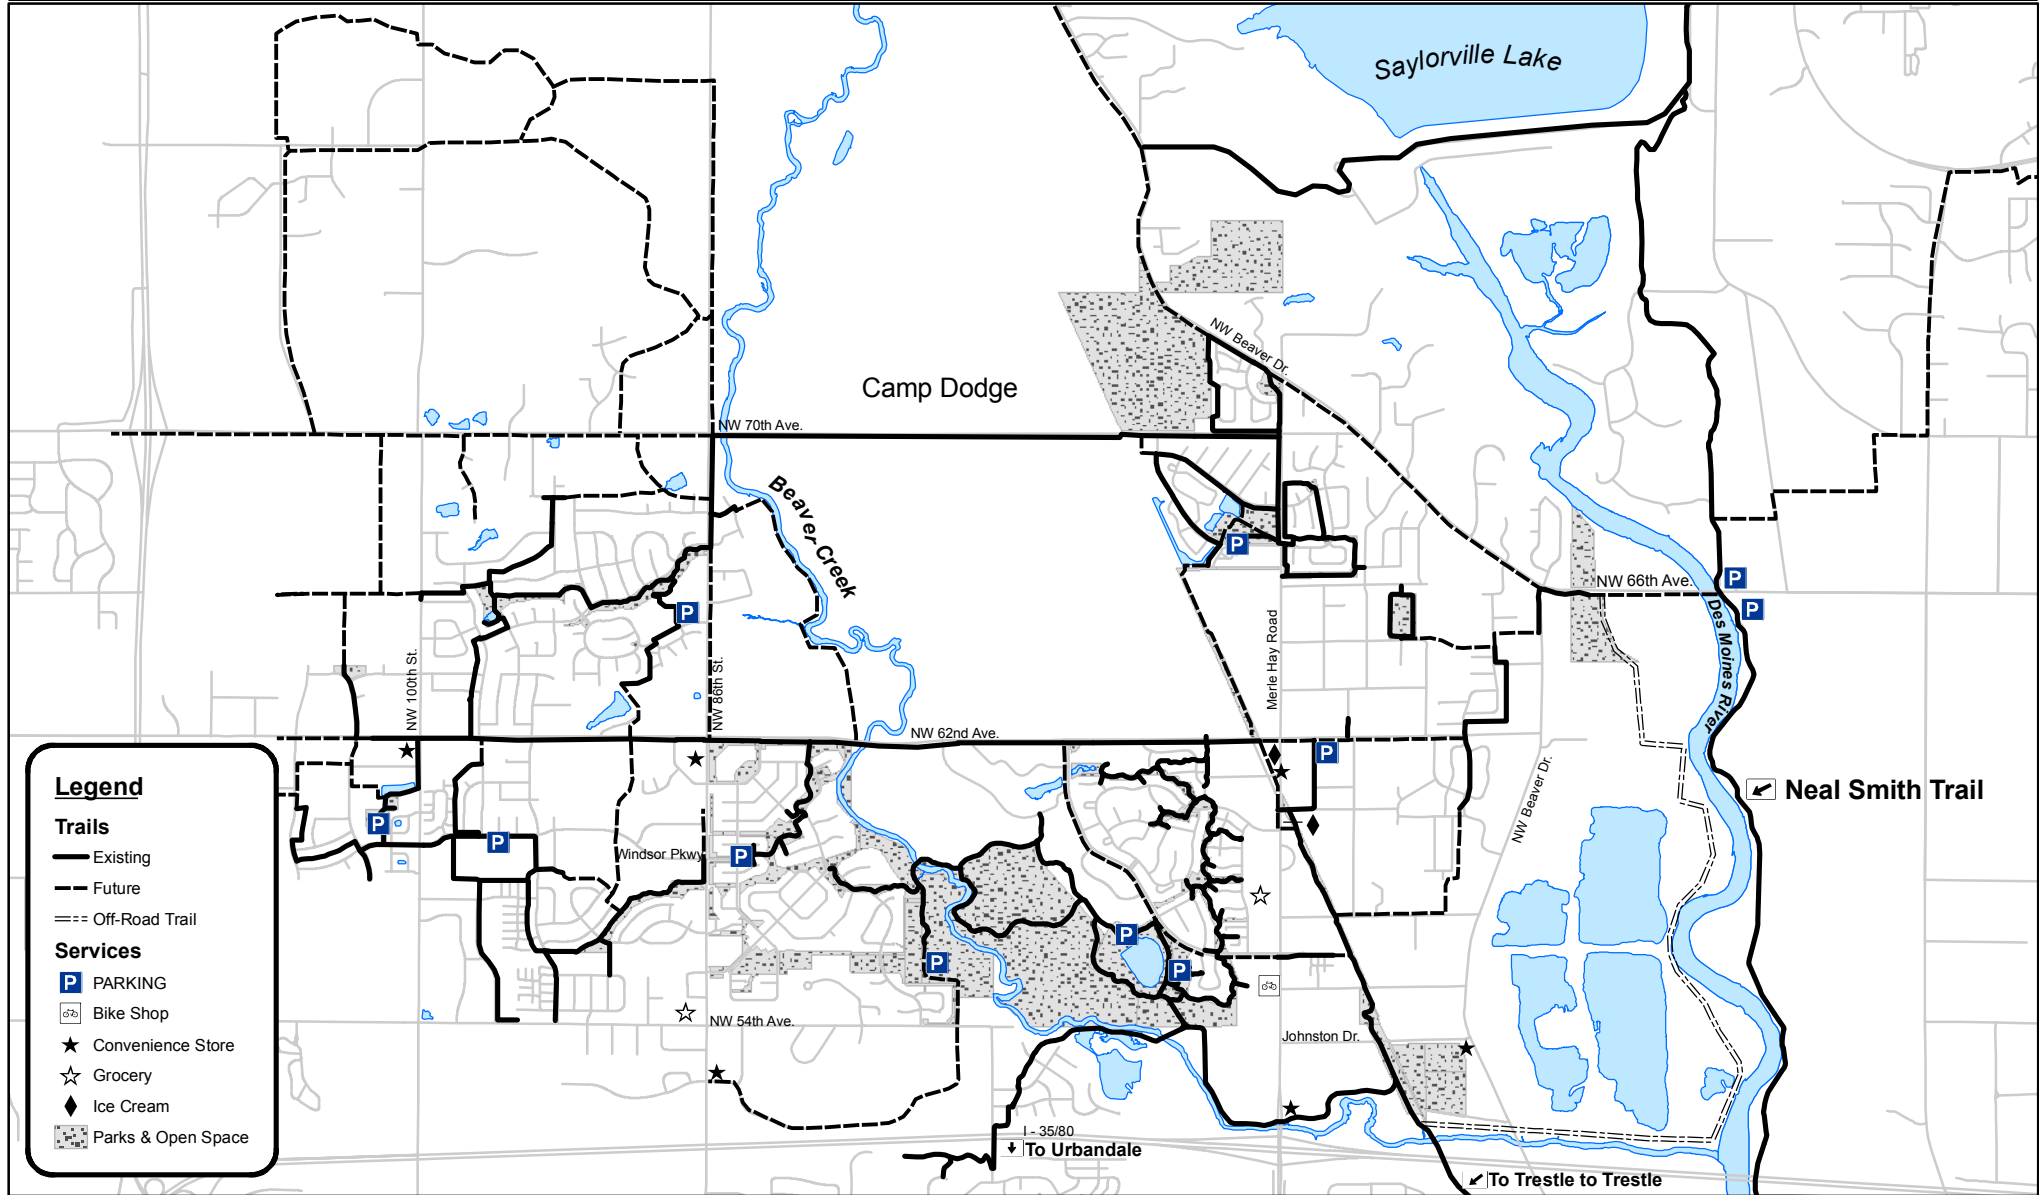

Johnston Recreational Trails System

Legend

Trails

- Existing
- - - Future
- == Off-Road Trail

Services

- P** PARKING
- Bike Shop
- Convenience Store
- Grocery
- Ice Cream
- Parks & Open Space

Another great GIS product of :
 City of Johnston, P.O. Box 410, 6221 Merle Hay Road, Johnston IA. 50131-0410
 (515) 278-2344 - www.cityofjohnston.com
 Date Last Revised: August 6, 2008