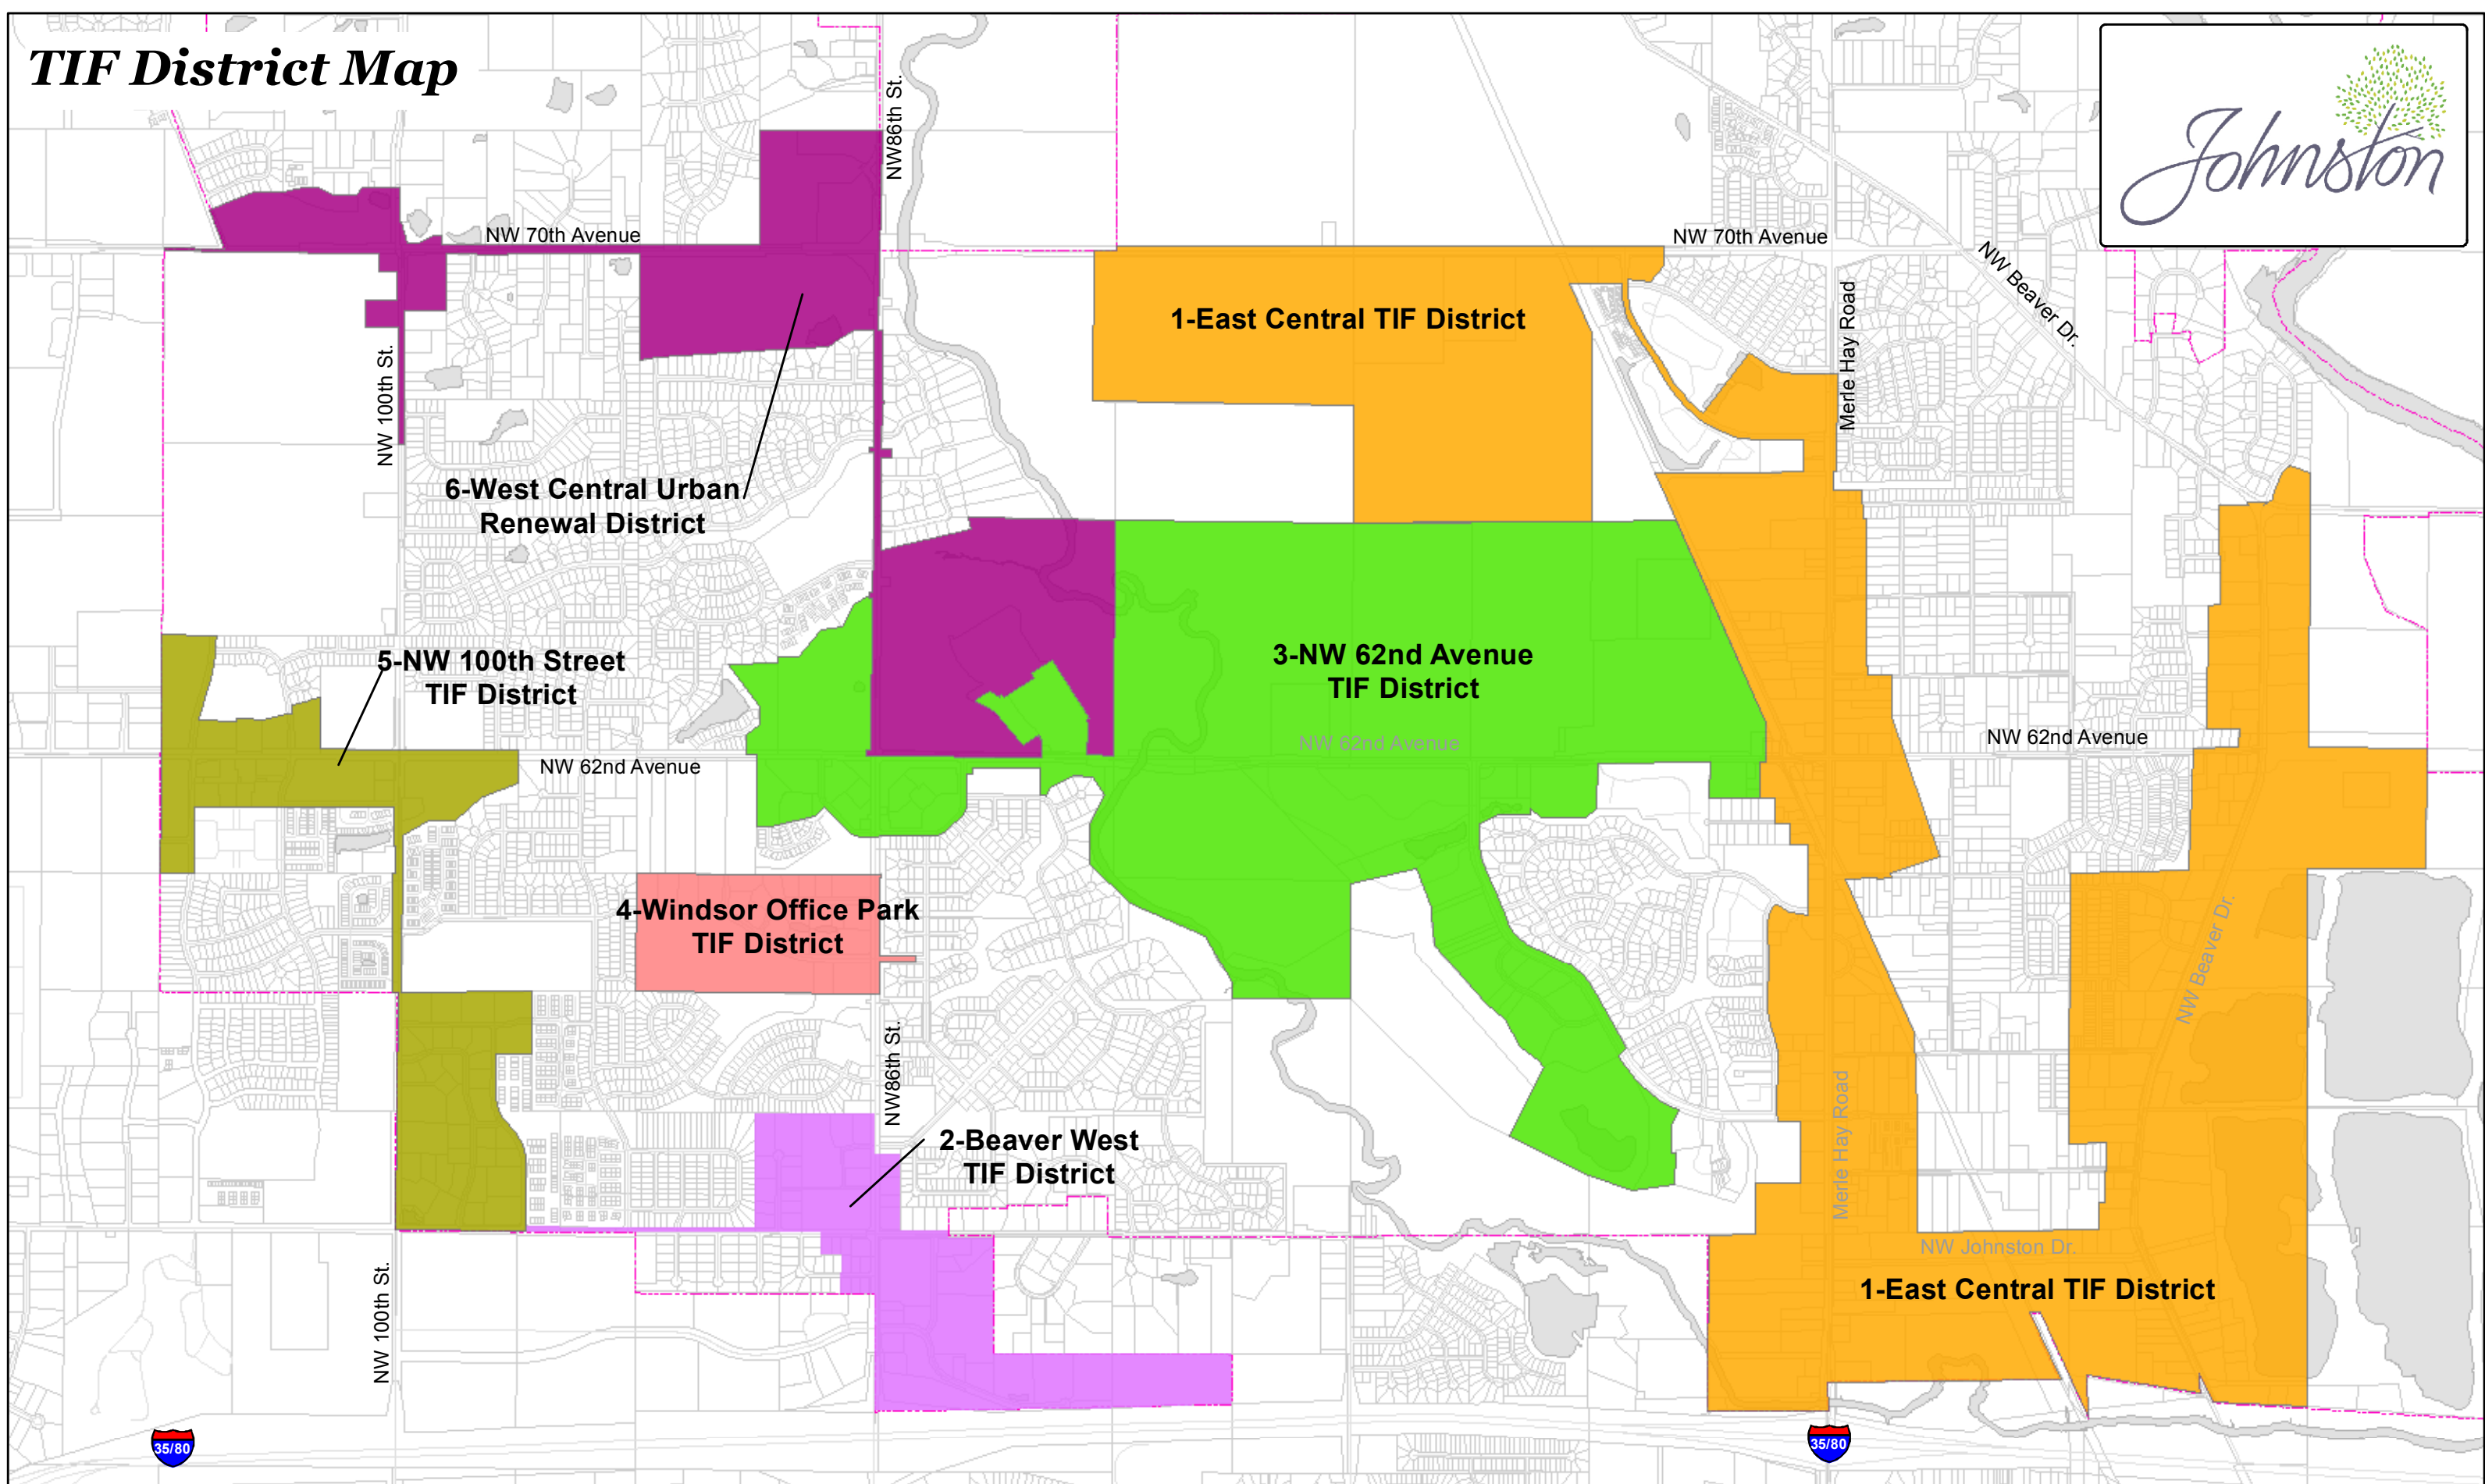

TIF District Map

Another great Map created using GIS technology in the Community Development Department
City of Johnston, P.O. Box 410, 6221 Merle Hay Road, Johnston, IA 50131-0410
(515) 278-2344 - www.cityofjohnston.com