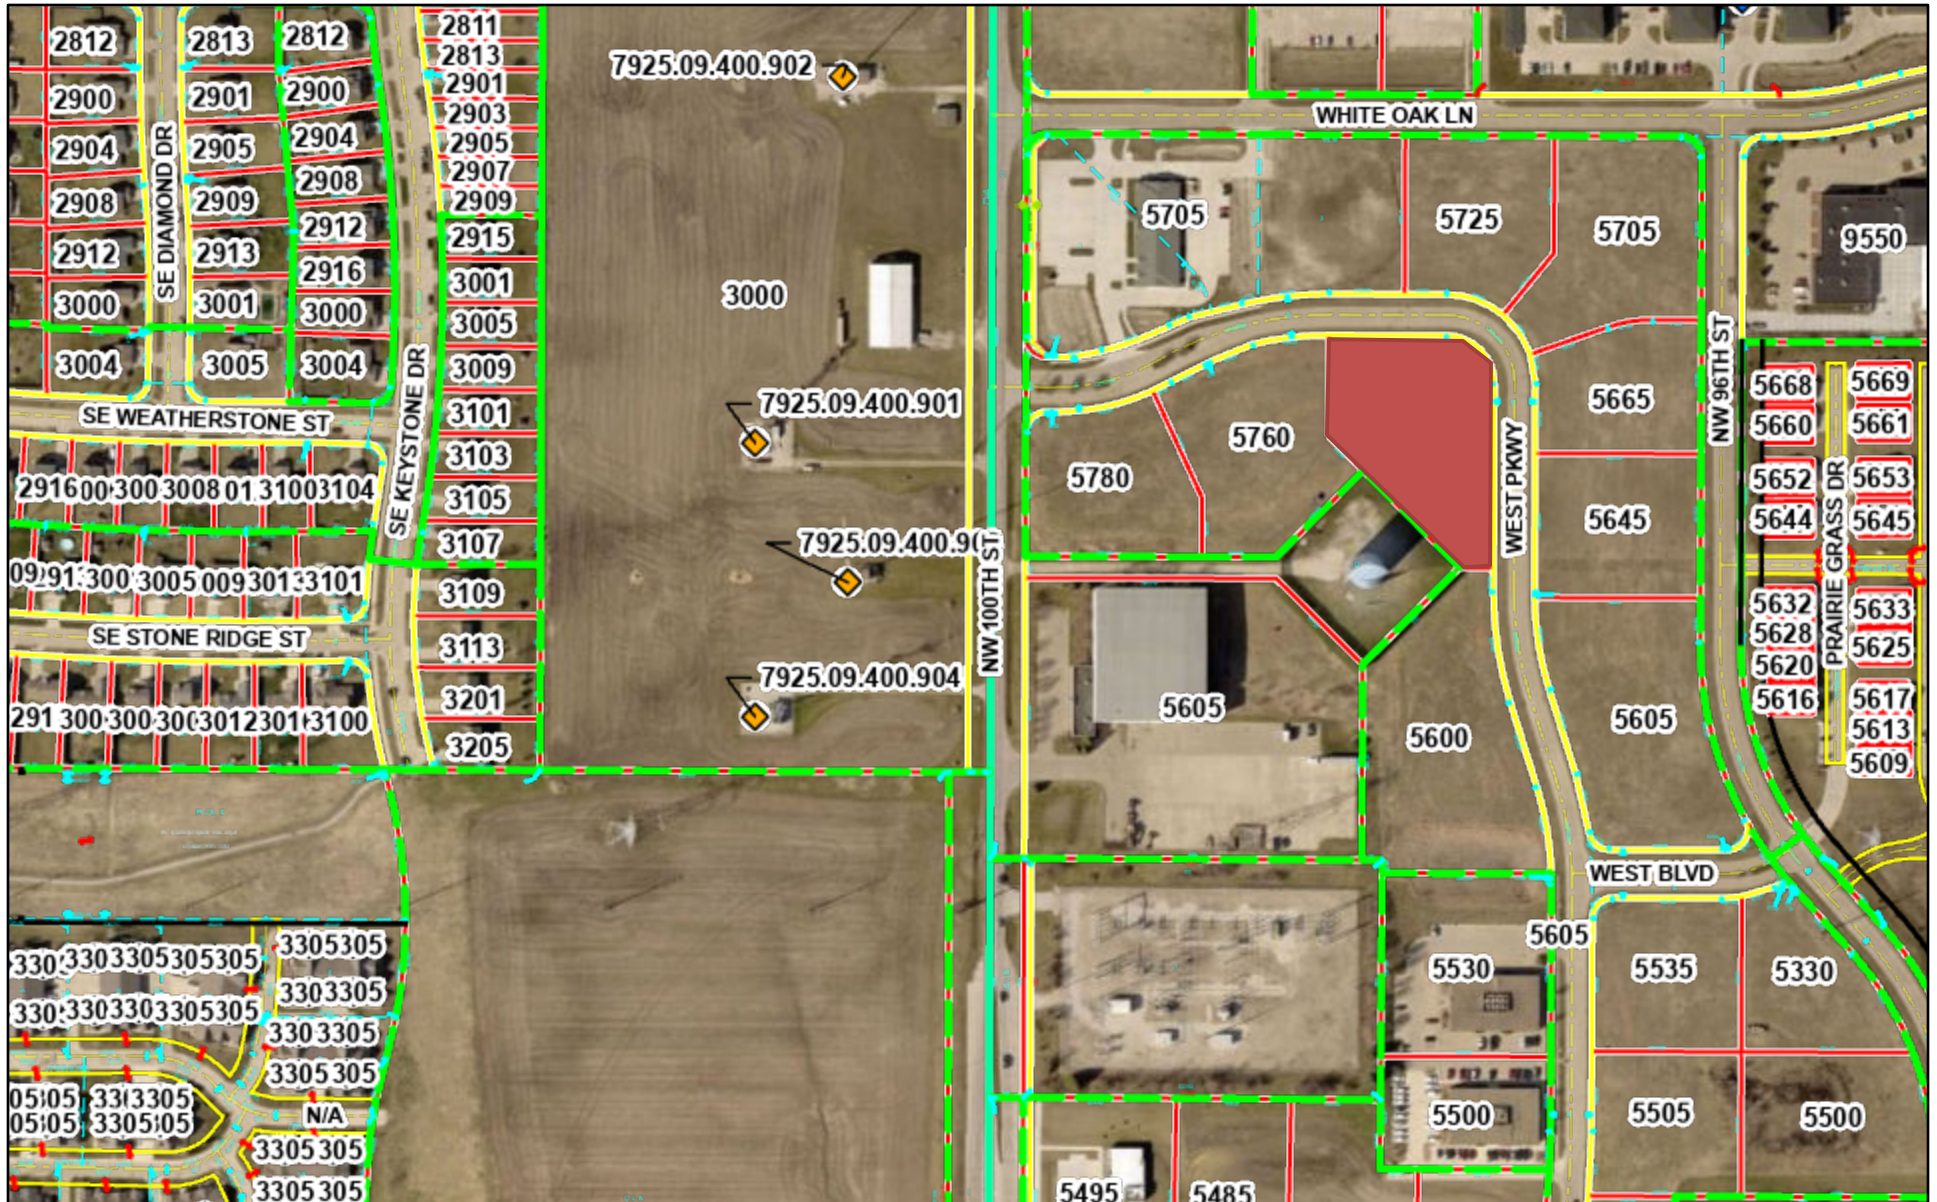

Lot 20 West Park Office Plaza

9/15/2021, 10:46:47 PM

- Override 1
- Parcels
- Bldg on Leased Land
- Condominiums
- Polk County
- Lot Lines
- Corp Line
- Lot Line
- Parcel Line
- Road Centerline
- Road ROW
- Sub Line
- Cartography
- Lot Dim Carto 100